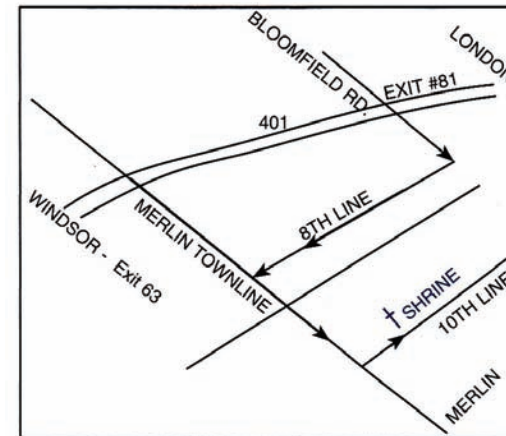

**From London** - Located on the 10th Line Raleigh: Exit the 401 Bloomfield Road South (Exit #81). Turn South to the Eighth Line. Turn right on the Eighth and continue on this road (straight through North Buxton) to the Merlin Town Line. Turn left and continue to the 10th Line. Turn left. St. Patrick's is located 1.5 km ahead on the left.

**From Windsor** - Exit the 401 at Queens Line Rd. (exit 63) Turn East (right) on Queens Line Rd. to Merlin Town Line Rd. Turn right and continue to 10th Line. Turn left, and then St. Patrick's is located 1.5 km ahead on the left.