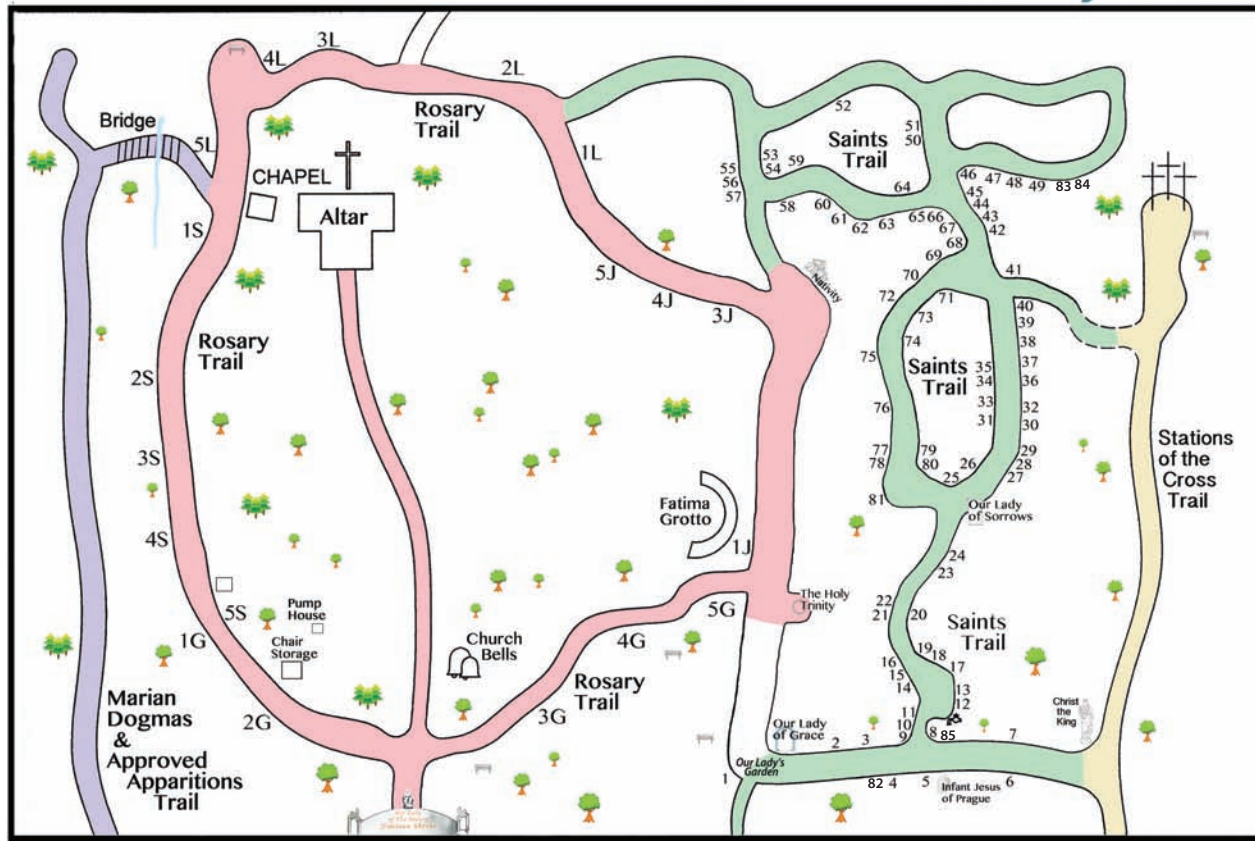

Our Lady of the Rosary Shrine *in the Diocese of London*

Entrance

Saints Trail

1. St. Philomena
2. St. Joseph
3. St. Patrick
4. St. Faustina Kowalska
5. St. John Paul II
6. St. Margaret Mary Alcoque
7. St. Theresa of Lisieux
8. St. Anthony of Padua
9. St. Fiacre
10. St. Clare of Assisi
11. St. Francis of Assisi
12. St. Rita
13. St. Jude Thaddeus
14. St. Peregrine Laziosi
15. St. Peter
16. St. James the Apostle
17. St. John the Baptist
18. St. Paul
19. St. Stephen
20. St. Dominic
21. St. Mark
22. St. John
23. St. Isidore the Farmer
24. St. Veronica
25. St. Bernadette Soubirous
26. St. Dominic Savio
27. St. Valentine
28. St. Alphonsus Marie Liguori
29. St. Gerard Majella
30. St. Vincent de Paul
31. St. John Marie Baptiste Vianney
32. St. Martin de Porres
33. Holy Martyrs of Canada
34. St. Mary Helen MacKillop
35. St. Francis Xavier
36. St. Louis Grignion de Montfort
37. St. Ignatius Loyola
38. St. Theresa of Avila
39. St. Aloysius Gonzaga
40. St. Padre Pio of Pietrelchina
41. St. Andre Bessette
42. St. Gemma Galgani
43. St. Maria Goretti
44. St. Pius X
45. St. Maximillian Mary Kolbe
46. St. John XXIII
47. St. Leopold Bogdan Mandic

48. Blessed Teresa of Calcutta
49. St. Thomas Aquinas
50. Blessed Numatullah Hardini
51. St. Rafka
52. St. Joan of Arc
53. St. Bridget of Sweden
54. St. Raymond of Penafort
55. St. Ciro
56. Sts. Cosmos & Damian
57. St. Vitus
58. St. Cecilia
59. St. Elizabeth of Hungary
60. St. Odilia
61. St. Barbara
62. St. Januarius
63. St. Lucy
64. St. Rosalia
65. St. Benedict
66. St. Blais
67. St. Patricia
68. St. Nicholas
69. St. George
70. St. Dymphna
71. St. Sebastian
72. St. Lawrence

*Wheelchair accessible

*Public washrooms located in church, side entrance downstairs

*Picnic tables available

*Plenty of parking available across the road from the shrine

73. St. Christopher
  74. St. Agatha
  75. St. Anne
  76. St. Lazarus
  77. St. Martha
  78. St. Mary Magdalene
  79. St. Charbel Makhlof
  80. St. John Bosco
  81. St. Michael the Archangel
  10. *82. St. Catherine of Sienna
  11. *83. St. Andrew Kim Taegon
  12. *84. St. Cajetan
  13. *85. St. Germaine
2. Newly added Saints

Our Lady of the Rosary Shrine in the Diocese of London

Located: 5773 10th Line Raleigh
P.O. Box 203 Merlin, ON
N0P 1W0
Ph: 519-689-7760
E-Mail: olrshrine@bell.net
Website: www.olrshrine.ca